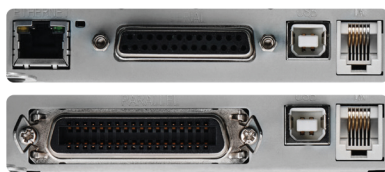

SRP-275III

3 inch Impact Dot POS Printer

Retail

Restaurants
& Bars

Ticketing

Banking

UniLink™

Simply Drop-in

Built-In Interface

- USB V2.0 FS + Serial + Ethernet*
- USB V2.0 FS + Parallel
- USB V2.0 FS + Serial
- * DHCP enabled

2-color

Powerful Printing Performance

- Fast printing speed up to 5.1 lps (at 40 columns)
8.5% faster than competitive models
- High reliability mechanism (18 million lines)
- Two-color printing, quality printing of fonts, graphics

User-Friendly Design

- Anti-jam technology
- Internal kitchen buzzer & built-in SMPS
- Simply drop-in paper loading
- Stand-alone and wall-mount options

SRP-275III

3 inch Impact Dot POS Printer

Specifications