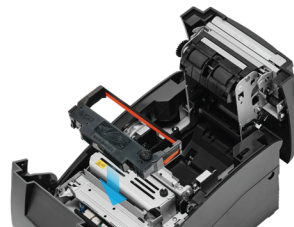

SRP-275III

3 inch Impact Dot POS Printer

Retail

Restaurants
& Bars

Ticketing

Banking

UniLink™

Simply Drop-in

Built-In Interface

- USB V2.0 FS + Serial + Ethernet*
- USB V2.0 FS + Parallel
- USB V2.0 FS + Serial
- * DHCP enabled

2-color

Powerful Printing Performance

- Fast printing speed up to 5.1 lps (at 40 columns)
8.5% faster than competitive models
- High reliability mechanism (18 million lines)
- Two-color printing, quality printing of fonts, graphics

User-Friendly Design

- Anti-jam technology
- Internal kitchen buzzer & built-in SMPS
- Simply drop-in paper loading
- Stand-alone and wall-mount options

SRP-275III

3 inch Impact Dot POS Printer

Specifications