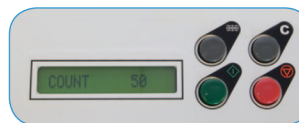

### Standard Features:

- Compact size is ideal for low-volume applications
- Quick set-up right out of the box, with simple push-button operation
- Pre-Marked for four popular folds: C, Z, Half and Double Parallel in 11" and 14" lengths
- Folds up to 7,400 sheets per hour
- Paper Sizes: Up to 8.5" x 14"
- LCD control panel with 3-digit resettable counter
- Output conveyor for neat and sequential stacking
- Clearly marked fold settings: Switch between fold types quickly and easily
- Drop-in top-feed system: Simply square the paper and load it in the feed tray, no fanning required
- Hopper capacity: Up to 200 sheets at a time
- AutoBatch: Processes a pre-set number of sheets with pauses between, minimum 5 sheets in a set

### Pre-Marked Fold Types:

Letter  
"C"

Accordion  
"Z"

Half  
"V"

Double  
Parallel

Output conveyor for neat & sequential stacking

LCD control panel with resettable counter

Clearly marked fold guide for quick and easy setup