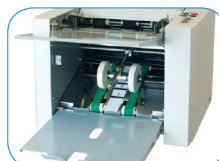

### Standard Features:

- Compact size is ideal for low-volume applications
- Quick set-up right out of the box, with simple push-button operation
- Pre-Marked for four popular folds: C, Z, Half and Double Parallel in 11" and 14" lengths
- Folds up to 7,400 sheets per hour
- Paper Sizes: Up to 8.5" x 14"
- LCD control panel with 3-digit resettable counter
- Output conveyor for neat and sequential stacking
- Clearly marked fold settings: Switch between fold types quickly and easily
- Drop-in top-feed system: Simply square the paper and load it in the feed tray, no fanning required
- Hopper capacity: Up to 200 sheets at a time
- AutoBatch: Processes a pre-set number of sheets with pauses between, minimum 5 sheets in a set

### Pre-Marked Fold Types:

Letter  
"C"

Accordion  
"Z"

Half  
"V"

Double  
Parallel

Output conveyor for neat & sequential stacking

LCD control panel with resettable counter

Clearly marked fold guide for quick and easy setup

The LCD control panel includes a resettable 3-digit counter, and AutoBatch for processing a set number of sheets with a pause between sets. The output conveyor features easily adjustable stacker wheels for neat, sequential stacking of folded pieces.