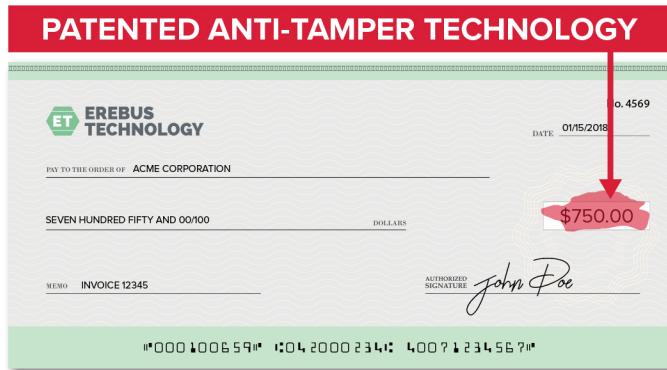

1. Page yield based on 5% continuous print coverage 2. Coverage limited in some areas 3. This does not guarantee a technician will arrive within 4 hours 4. This does not guarantee a technician will arrive within 9 hours

Included with Every TROY MICR Printer.

The World's Most **Fraud Resistant** MICR Toner.™

We always start with an original, brand new, HP toner cartridge. We then upgrade the standard toner with TROY MICR Toner Secure, which is The World's Most Fraud Resistant MICR Toner. Starting with an original HP cartridge is vital to the **security, quality, and reliability** that our customers depend on.

Did you know we also offer...