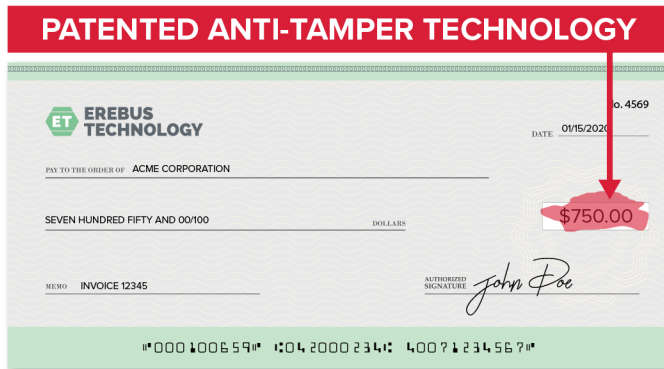

Included with Every TROY MICR Printer.

The World's Most Fraud Resistant MICR Toner.™

We always start with an original, brand new, HP toner cartridge. We then upgrade the standard toner with TROY MICR Toner Secure, which is The World's Most Fraud Resistant MICR Toner. Starting with an original HP cartridge is vital to the **security, quality, and reliability** that our customers depend on.